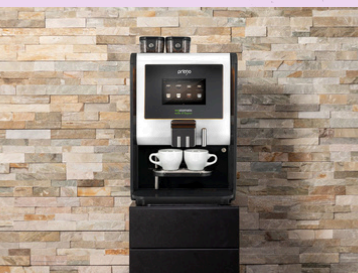

primo

COMPACT

Delicious
bean to cup
coffee - brewed to
perfection.
*Must be the
compact!*

BRAND NEW BREWER

COMPACT DESIGN

Up to 24 Drink Choices

- configured using Reg/Large drink sizes & fresh milk

Only 60cm Tall!

Brand new X Press Brewer

**1 or 2 Bean Hoppers
for more choice** - different models

Separate Hot Water Outlet

- great for tea!

1 or 2 Bean Hoppers + 2 Canisters
Compact: Coffee | Milk | Chocolate

Payment Systems Available
Mains Water OR Pump and Tank

CUP WARMER

- Heated shelves can hold up to 60 coffee cups.

X PRESS BREWER

- Swiss made - capable of handling 20g of ground coffee.
- Adjustable tamping pressure.
- Dispenses larger cups faster.
- NEW - 10 bar rotary pump.

PAYMENT SYSTEM

- Payment Module supports cashless payment systems.

EXTENSION KIT

- Increases bean hoppers & instant canisters.
- Bean Capacity up to 1kg.

OFFICES CAFES

SCHOOLS THEATRES

HOTELS HOSPITALS

SPORTS CLUBS SHOWROOMS